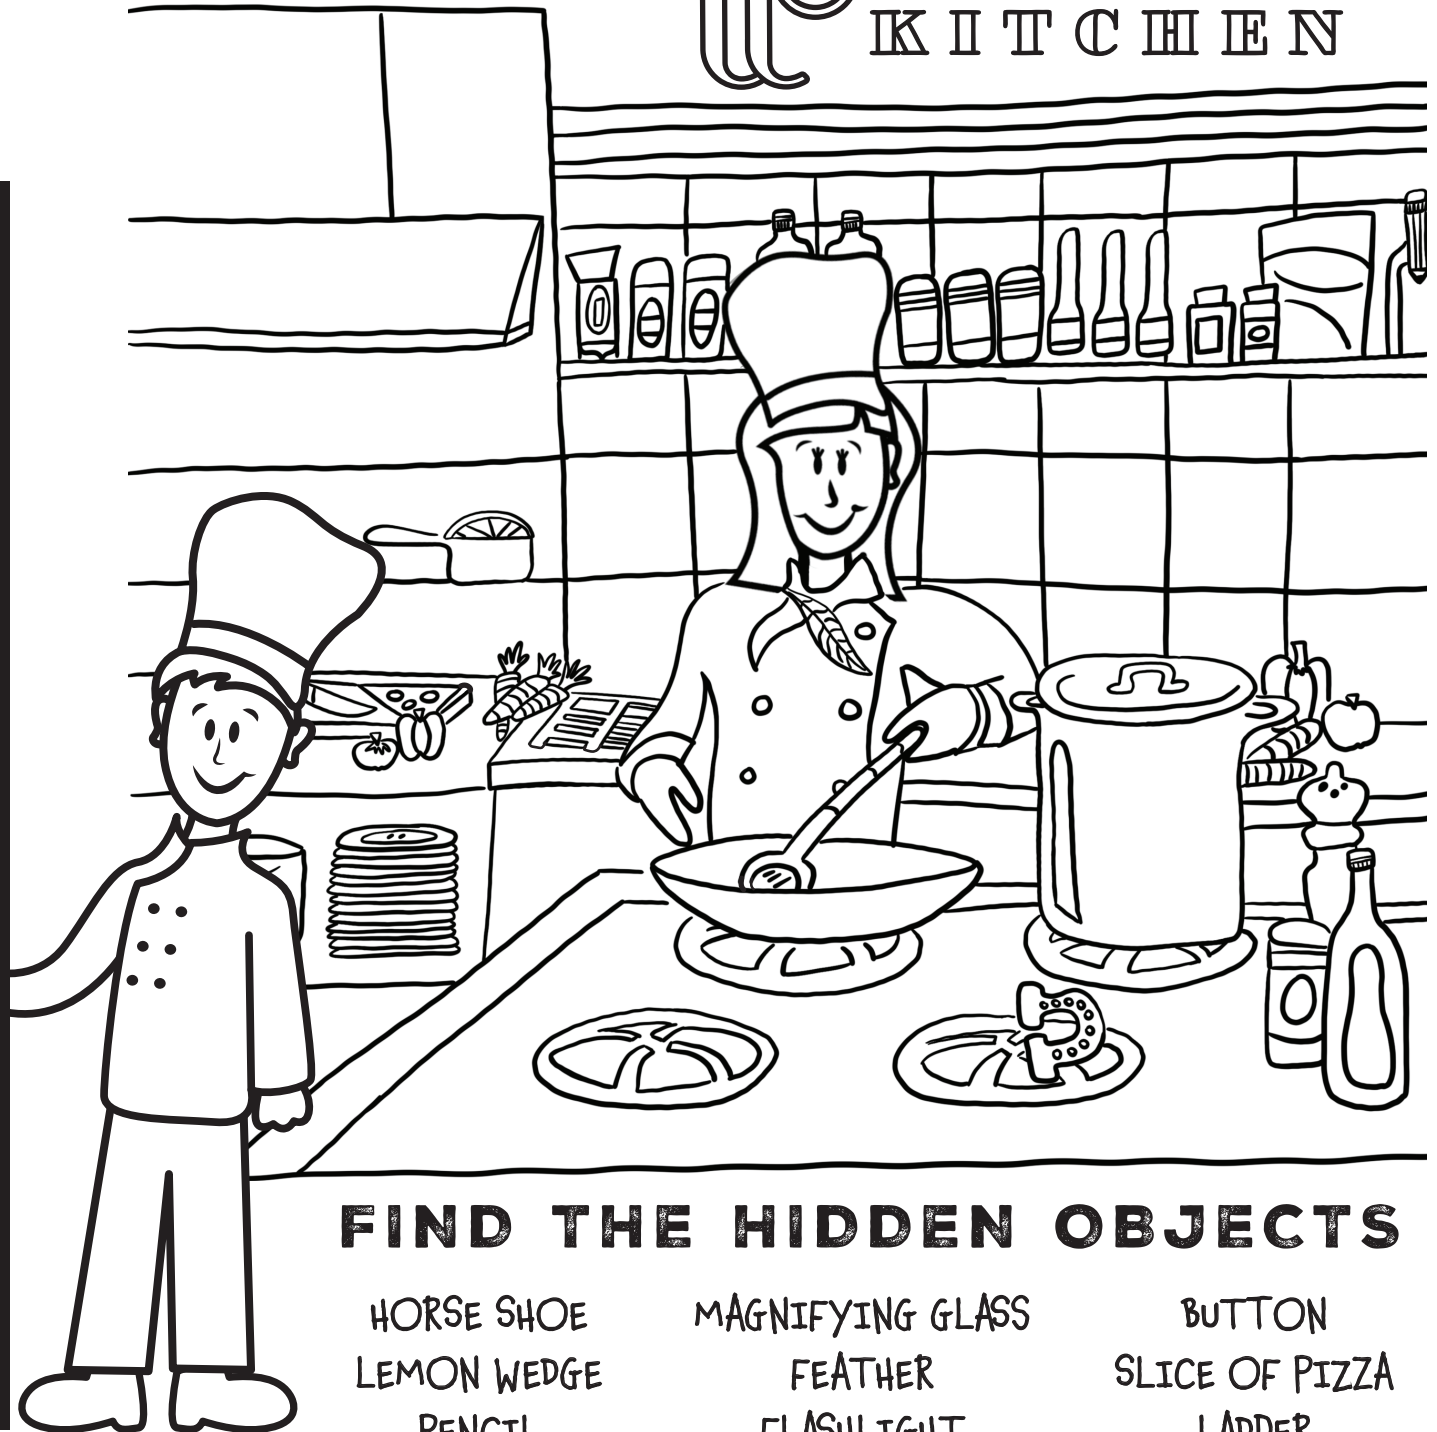

KIDS MENU

\$6.99

SPAGHETTI WITH A CHANCE OF MEATBALL

CHEESEBURGER - CHEESEBURGER

GRILLED CHEESE

CHEESE PIZZA

.....
SERVED WITH A

CAKE POP FROM **Cake House DESIGN**

Twisted KITCHEN

FIND THE HIDDEN OBJECTS

HORSE SHOE
LEMON WEDGE
PENCIL

MAGNIFYING GLASS
FEATHER
FLASHLIGHT

BUTTON
SLICE OF PIZZA
LADDER

KIDS MENU

\$6.99

BRUNCH